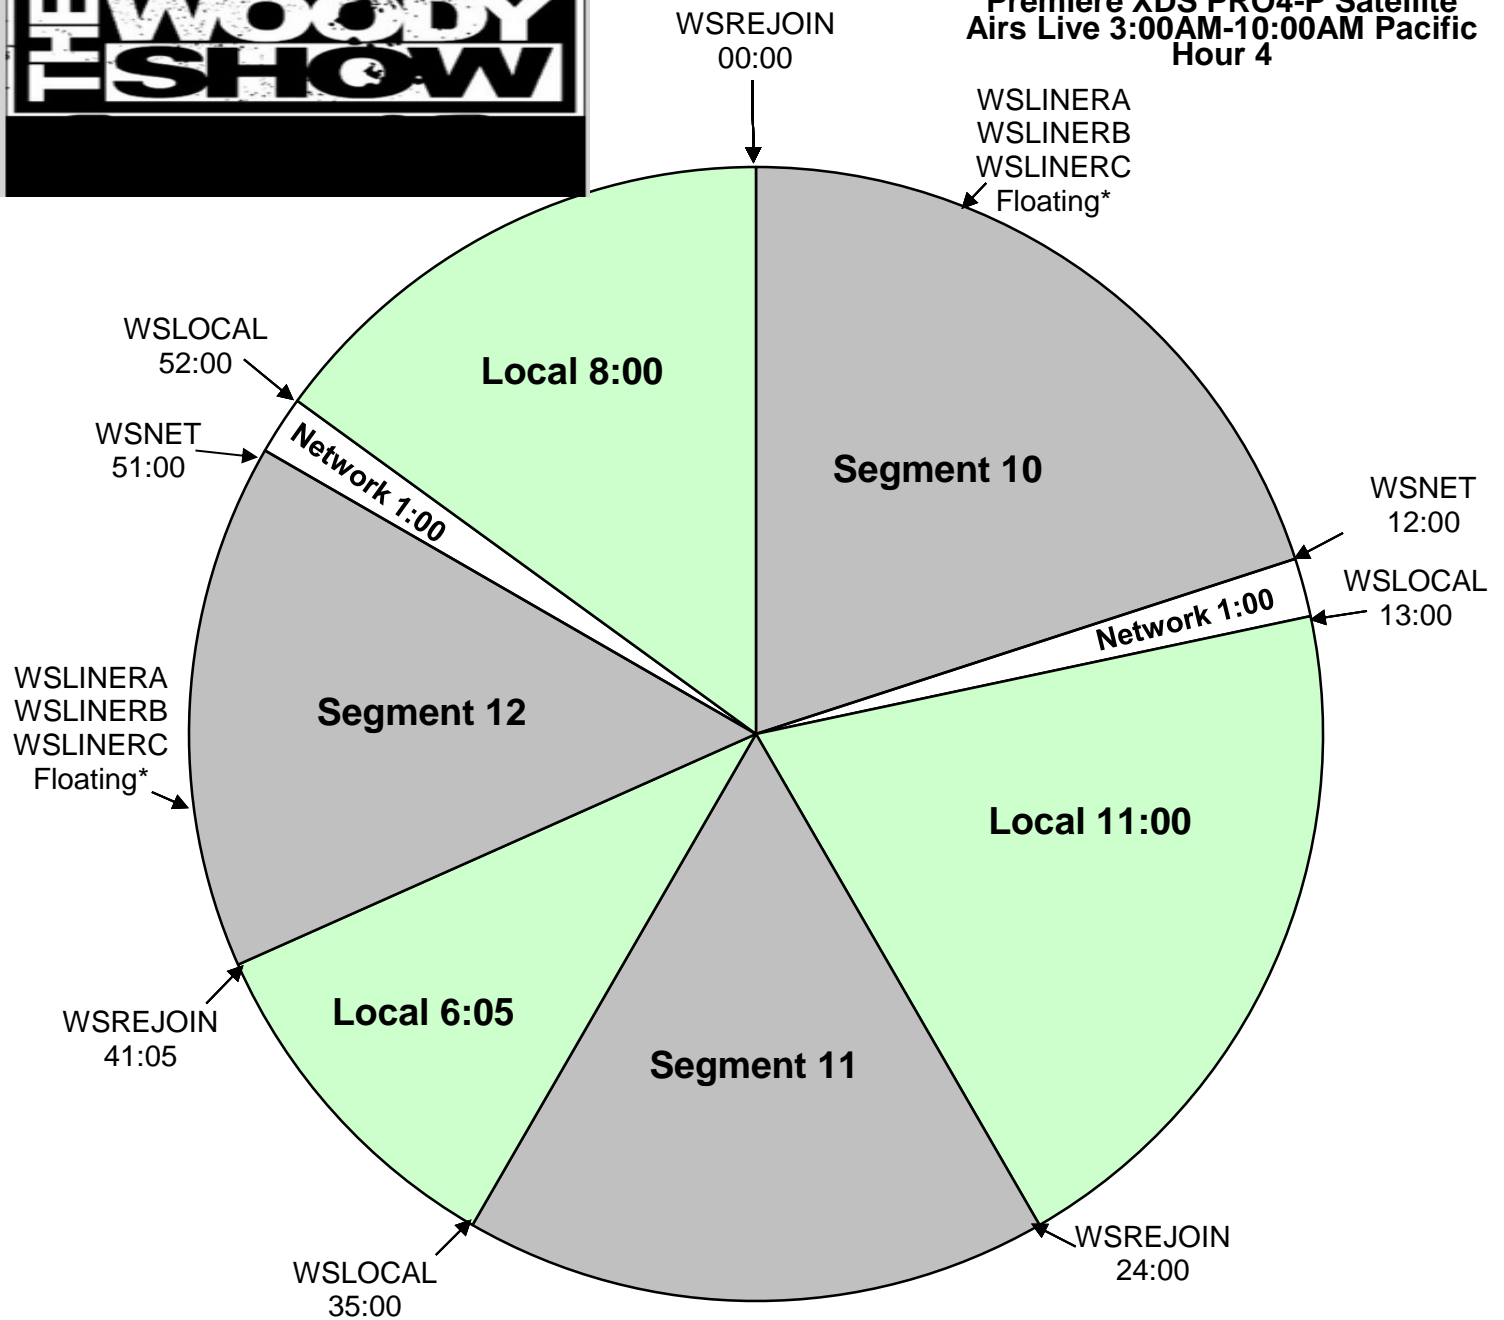

**The Woody Show**  
**XDS Program: The Woody Show**  
 Effective Date: July 24th, 2017  
 Premiere XDS PRO4-P Satellite  
 Airs Live 3:00AM-10:00AM Pacific  
 Hour 4

\*Segments start with a song, then Liner A B or C fires at end of song.  
 Local Breaks filled with news, traffic, weather, promos, spots, local contesting/stationality, jingle/sweeper imaging and song at the end.

Affiliates to ID station in the 9 minute break prior to top of hour

**All breaks float.**

**XDS Relays:**

- WSLOCAL - Fires local breaks.
- WSNET - Fires network breaks.
- WSLINERA - Liner A Start (Positioning Statement followed by Station Name) :05
- WSLINERB - Liner B Start (Station Name followed by Positioning Statement) :05
- WSLINERC - Liner C Start (Reserved for Future Use) :05
- WSREJOIN - Rejoin program